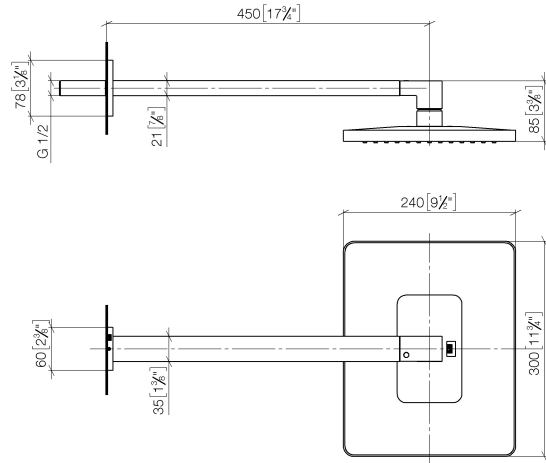

LULU Rain shower with wall fixing 300 x 240 mm - Chrome

LULU

28 786 710

- 450mm projection
- rain shower 300 x 240mm
- PURE RAIN, max. flow rate 20 l/min (at 3 bar)
- Function from: 12 l/min
- rosette 78 x 60 mm
- 1/2" connection
- with anti-scale system
- quick clearing
- WRAS 1707033

Product change as of 1st April 2024: max. flow 20l/min

	Chrome	28 786 710-00
	Brushed Platinum	28 786 710-06
	Platinum	28 786 710-08
	Brushed Durabronze (23kt Gold)	28 786 710-28
	Brushed Dark Platinum	28 786 710-99

Recommended miscellaneous

- Concealed wall elbow -** 35 085 970 90
- max. recess depth 163 mm
 - min. recess depth 90 mm

28 786 710

mm [inches]

Certificates

LGA_29229.

WRAS_2212012.

LGA_38662.

28 786 710

Spare parts list

No.	Item Number	Name	Quantity used	Delivery time
1	04 30 31 032 00 90	fixing set	1	2
2	09 30 11 160 90	disc	1	2
3	09 31 11 084 90	pin	2	2
4	09 31 11 048 90	pin	1	2
5	09 27 71 019-00	rosette	1	10
6	04 28 22 247 20-00	pipe	1	10
7	90 14 10 011 00 90	seal	1	2
8	09 31 11 040 90	pin	1	2
9	90 31 20 087 00-00	plug	1	10
10	09 31 11 036 90	pin	1	2
11	09 17 01 180-00	connection	1	10
12	04 12 05 062 00-00	shower	1	10