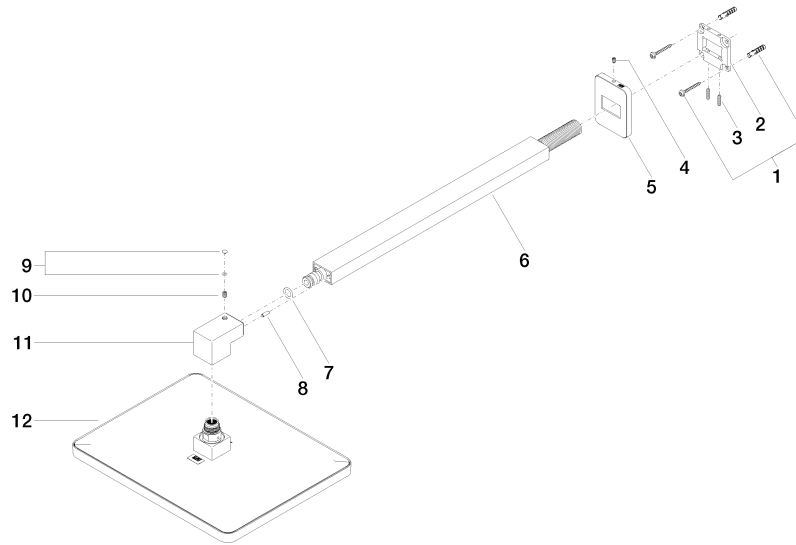

LULU Rain shower with wall fixing 300 x 240 mm - Chrome

LULU

28 786 710

- 450mm projection
- rain shower 300 x 240mm
- PURE RAIN, max. flow rate 20 l/min (at 3 bar)
- Function from: 12 l/min
- rosette 78 x 60 mm
- 1/2" connection
- with anti-scale system
- quick clearing
- WRAS 1707033

Recommended miscellaneous

- Concealed wall elbow -** 35 085 970 90
- max. recess depth 163 mm
 - min. recess depth 90 mm

28 786 710

mm [inches]

Certificates

LGA_29229.

WRAS_2212012.

LGA_38662.

28 786 710

Spare parts list

No.	Item Number	Name	Quantity used	Delivery time
1	04 30 31 032 00 90	fixing set	1	2
2	09 30 11 160 90	disc	1	2
3	09 31 11 084 90	pin	2	2
4	09 31 11 048 90	pin	1	2
5	09 27 71 019-00	rosette	1	10
6	04 28 22 247 20-00	pipe	1	10
7	90 14 10 011 00 90	seal	1	2
8	09 31 11 040 90	pin	1	2
9	90 31 20 087 00-00	plug	1	10
10	09 31 11 036 90	pin	1	2
11	09 17 01 180-00	connection	1	10
12	04 12 05 062 00-00	shower	1	10